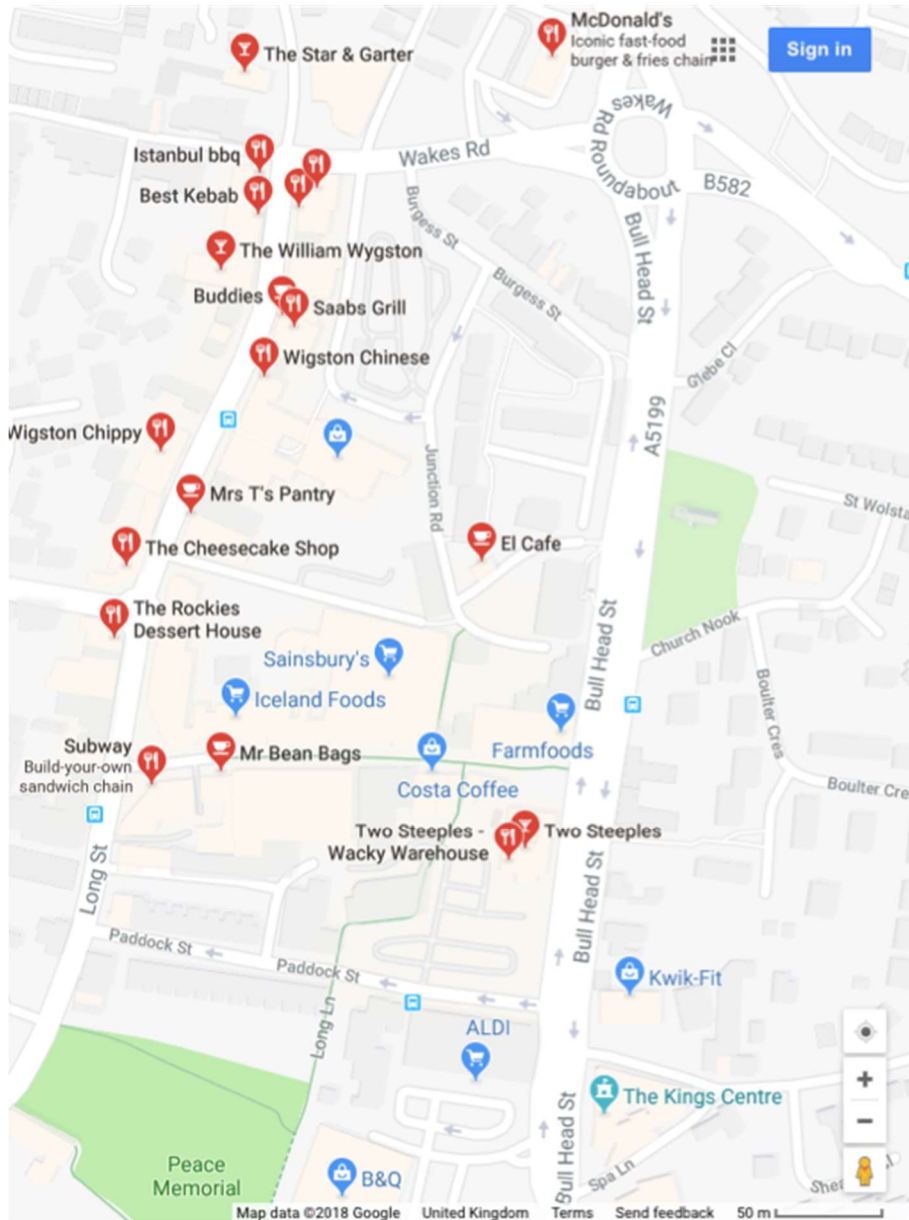

Meadows Community Church Info

We are a church based in Wigston, Leicestershire whose vision is to introduce our local community to the life-changing love of Jesus Christ. We are affiliated to New Wine and the Evangelical Alliance.