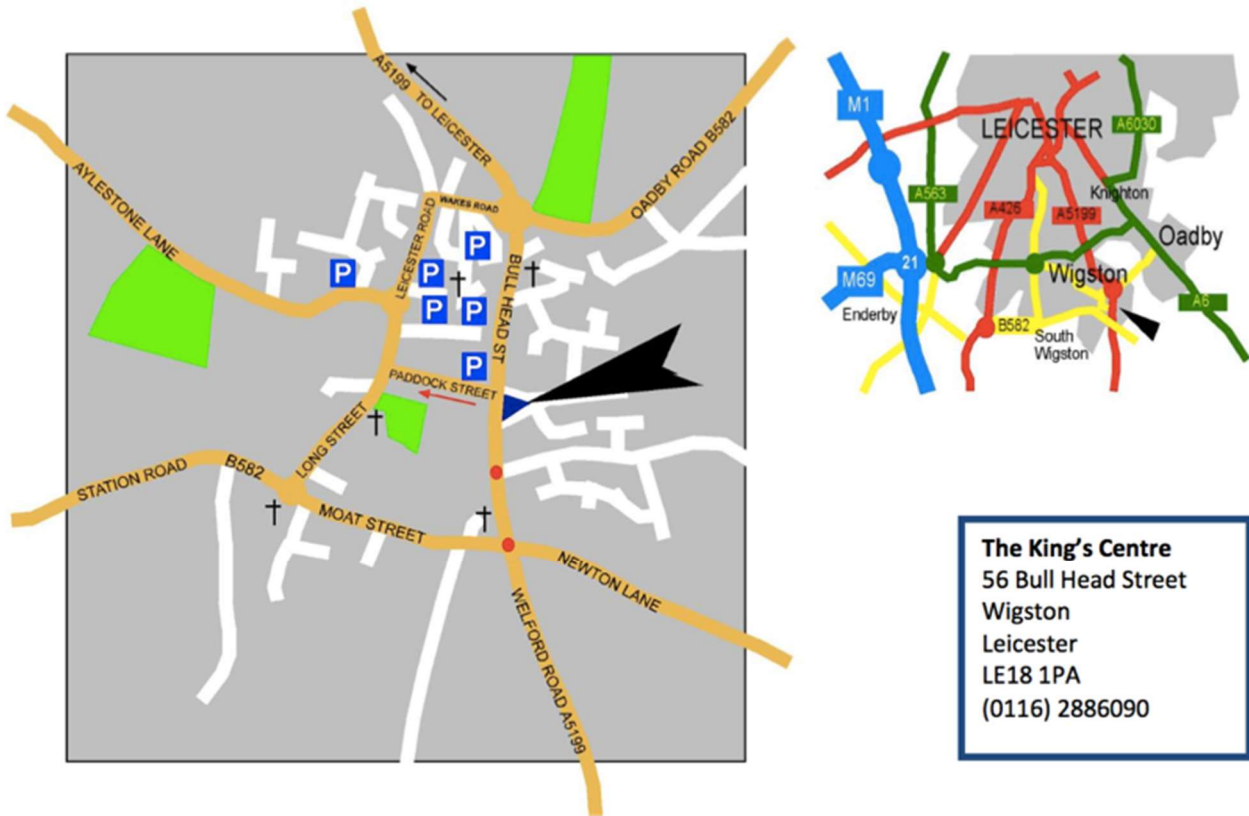

East Midlands Mindfulness Conference info

Travel

By car

If travelling from Leicester, take the A5199 Welford Road to Wigston. On reaching the roundabout with the junction with the B582 Oadby Road (with McDonald's on the right) continue straight onto Bull Head Street. The King's Centre is located at the bottom of the hill just past Kwik Fit, opposite B&Q and Aldi.

If travelling from South Wigston, Kilby, Husbands Bosworth or Newton Lane, on reaching the traffic lights at the ESSO garage follow the A5199 Bull Head Street towards Leicester. The King's Centre is located after approximately 200m on the right opposite ALDI and B&Q just after the Fire and Police stations.

If you are travelling from the South on the M1, it is quicker to exit at Junction 20 (Lutterworth) rather than Junction 21, and follow the A4303 to Husband's Bosworth and then the A5199 to Leicester (Wigston).

Parking

There are a number of car parks in Wigston as shown on the map below. The closest is on Paddock Street which has 77 spaces and the largest is Junction Road (off Wakes Road) which has 134 spaces. Junction Road is 5 minutes' walk from The King's Centre. Both car parks have a charge of £3 all day. We politely request that you do not park on the streets surrounding The King's Centre out of consideration for our neighbours. Please be aware that the B&Q/Aldi car park should not be used for this event. This is because the parking time is restricted to 90 minutes after which the Parking Eye camera will fine you £70.